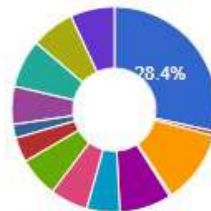

Welcome Admin

HOLY CROSS COLLEGE
CURRENT SESSION : 2022-23

Dashboard

Student Management

Staff Management

Academics

Attendance Management

Leave Management

ID Card

Transport Management

Search for...

Admin

Total Students

1408

[View Details](#)

Present Students

N/A

[View Details](#)

Total Staff

123

[View Details](#)

Present Staff

N/A

[View Details](#)

Graphical Representation of User Strength

Programme wise Student Chart

Select Programme to view

Category wise Staff Chart

Select Category to view

Student Strength

Total Student Strength for the Session 2022-23

- BA English (Major)
- MA (English)
- BA Political Scien...
- MA (Political Scie...
- BA Sociology (M...
- BA History (Major)

▲ 1/3 ▼

Academic Calendar 2022-23

[View Full Calendar](#)

No data found