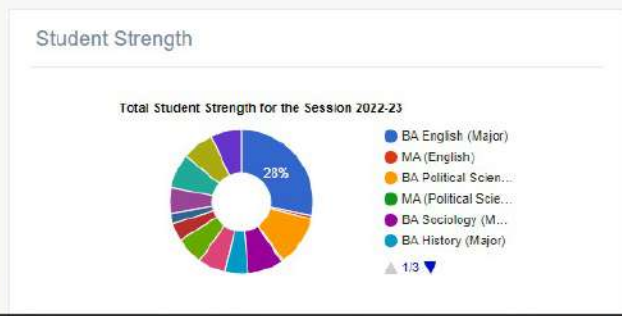

HEMBRO Camp

Welcome Admin

HOLY CROSS COLLEGE
CURRENT SESSION : 2022-23

- Dashboard
- Student Management
- Staff Management
- Academics
- Attendance Management
- Leave Management
- ID Card
- Transport Management

 Total Students 1431 View Details	 Present Students N/A View Details	 Total Staff 125 View Details	 Present Staff N/A View Details

Graphical Representation of User Strength

Programme wise Student Chart:

Category wise Staff Chart:

Academic Calendar 2022-23 [View Full Calendar](#)

No data found