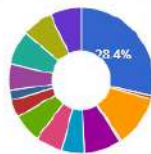

Welcome
Admin

HOLY CROSS COLLEGE
CURRENT SESSION : 2022-23

- Dashboard
- Student Management
- Staff Management
- Academics
- Attendance Management
- Leave Management
- ID Card
- Transport Management

Search for...

Total Students
1408
[View Details](#)

Present Students
N/A
[View Details](#)

Total Staff
123
[View Details](#)

Present Staff
N/A
[View Details](#)

Graphical Representation of User Strength

Programme wise Student Chart

Select Programme to view

Category wise Staff Chart

Select Category to view

Student Strength

Total Student Strength for the Session 2022-23

- BA English (Major)
- MA (English)
- BA Political Scien...
- MA (Political Scie...
- BA Sociology (M...
- BA History (Major)

1/3

Academic Calendar 2022-23

[View Full Calendar](#)

No data found